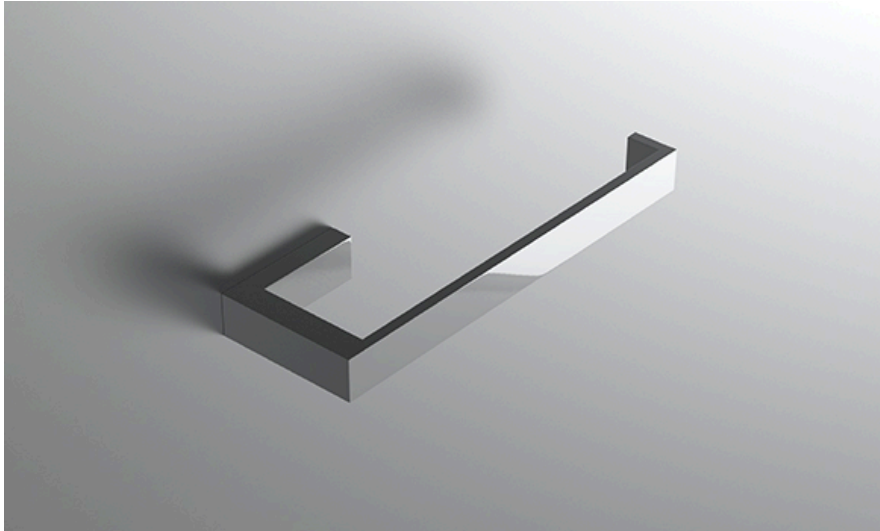

## FEATURES

- Premium 304 Grade Stainless Steel
- Solid Mount Construction
- Concealed Installation Hardware
- State of the art wall anchors included for installation on Dry wall or Tile